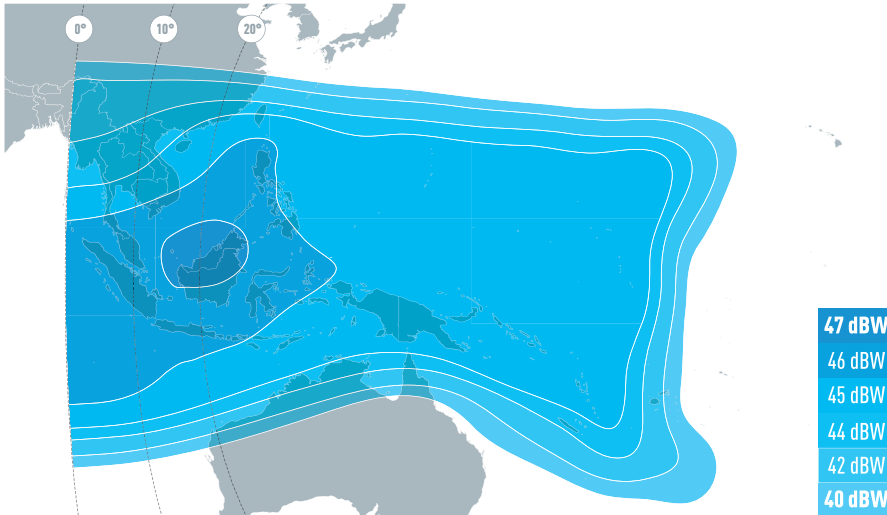

SATELLITE EUTELSAT 174A

NEW INTER-CONNECTIVITY FOR ASIA-PACIFIC AT 174° EAST

Ku-band South West Pacific Downlink Coverage

Ku-band South East Pacific Coverage

From its location in geostationary orbit at 174° East, the EUTELSAT 174A satellite offers coverage over the Asia Pacific region via a payload of extensive Ku-band transponders.

Providing full coverage of Asian seas and much of the Pacific Ocean, it is the ideal choice for the maritime industry.

With coverage from Australia and New Zealand up to Japan, its regionally focused beams allow numerous interconnectivity possibilities across the Asia Pacific.

KEY MARKETS

- PACIFIC OCEAN REGION
- SOUTH-EAST ASIA
- NORTH-EAST ASIA
- OCEANIA AND PACIFIC ISLANDS

KEY SERVICES

- MOBILITY
- CORPORATE NETWORKS
- CARRIER NETWORKS
- GOVERNMENT
- VIDEO DISTRIBUTION AND CONTRIBUTION

SATELLITE MANUFACTURER

THALES ALENIA SPACE

LAUNCH DATE

29/12/2005

PROJECTED LIFETIME

>15 YEARS

ORBITAL POSITION

174 DEGREES EAST