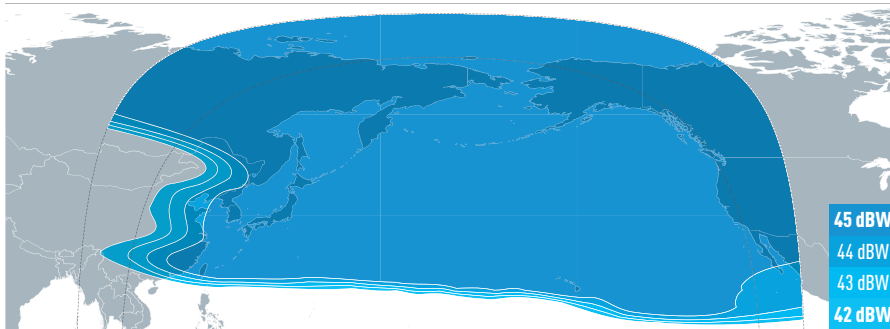

SATELLITE EUTELSAT 174A

Ku-band North Pacific Downlink Coverage