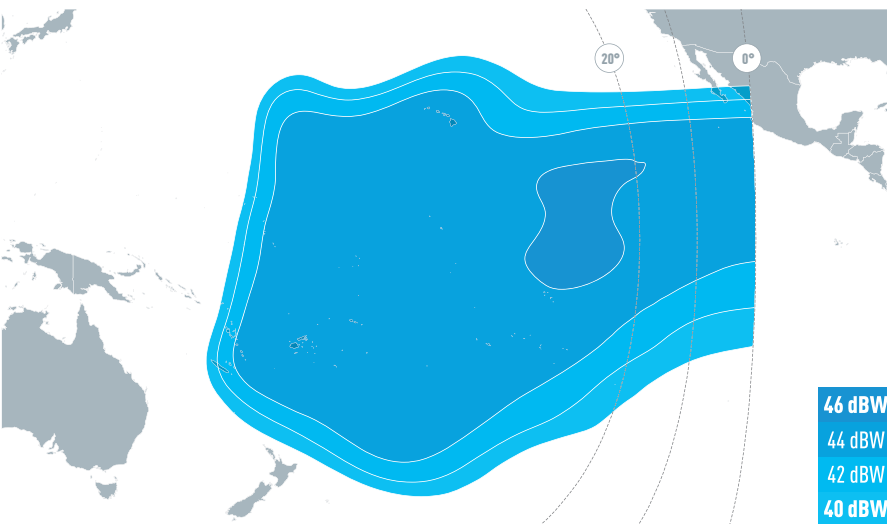

SATELLITE EUTELSAT 174A

NEW INTER-CONNECTIVITY FOR ASIA-PACIFIC AT 174° EAST

Ku-band South West Pacific Downlink Coverage

Ku-band South East Pacific Coverage

From its location in geostationary orbit at 174° East, the EUTELSAT 174A satellite offers coverage over the Asia Pacific region via a payload of extensive Ku-band transponders.

Leveraging its comprehensive coverage and high-bandwidth capability, the EUTELSAT 174A satellite offers a broad range of telecom and maritime services, as well as video distribution and professional video services.

Providing full coverage of Asian seas and much of the Pacific Ocean, it is the ideal choice for the maritime industry.

With coverage from Australia and New Zealand up to Japan, its regionally focused beams allow numerous interconnectivity possibilities across the Asia Pacific.

SATELLITE MANUFACTURER

THALES ALENIA SPACE

LAUNCH DATE

29/12/2005

PROJECTED LIFETIME

>15 YEARS

ORBITAL POSITION

174 DEGREES EAST