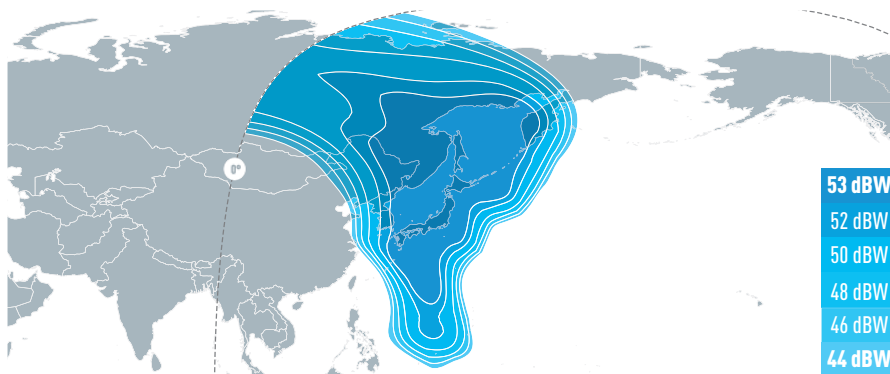

Providing full coverage of Asian seas and much of the Pacific Ocean, it is the ideal choice for the maritime industry.

With coverage from Australia and New Zealand up to Japan, its regionally focused beams allow numerous interconnectivity possibilities across the Asia Pacific.

The satellite previously operated at 172° East under the brand name EUTELSAT 172A.

SATELLITE EUTELSAT 174A

Ku-band North Pacific Downlink Coverage

Ku-band South Pacific Downlink Coverage

Ku-band North East Asia Downlink Coverage

KEY MARKETS

- PACIFIC OCEAN REGION
- SOUTH-EAST ASIA
- NORTH-EAST ASIA
- OCEANIA AND PACIFIC ISLANDS

KEY SERVICES

- MOBILITY
- CORPORATE NETWORKS
- CARRIER NETWORKS
- GOVERNMENT
- VIDEO DISTRIBUTION AND CONTRIBUTION

SATELLITE MANUFACTURER

THALES ALENIA SPACE

LAUNCH DATE

29/12/2005

PROJECTED LIFETIME

>15 YEARS

ORBITAL POSITION

174 DEGREES EAST