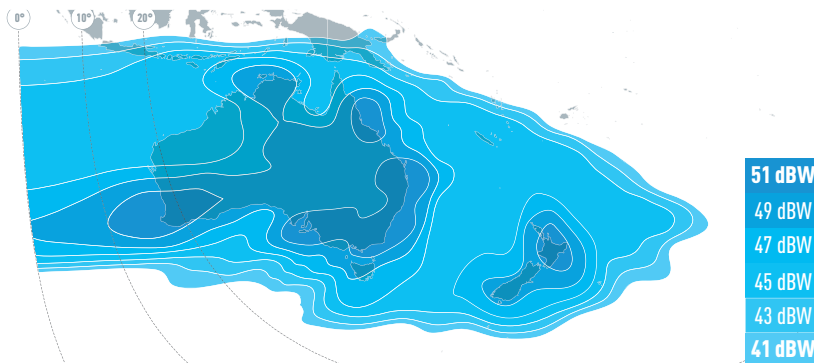

Providing full coverage of Asian seas and much of the Pacific Ocean, it is the ideal choice for the maritime industry.

With coverage from Australia and New Zealand up to Japan, its regionally focused beams allow numerous interconnectivity possibilities across the Asia Pacific.

The satellite previously operated at 172° East under the brand name EUTELSAT 172A.

SATELLITE EUTELSAT 174A

Ku-band North Pacific Downlink Coverage

Ku-band South Pacific Downlink Coverage

Ku-band North East Asia Downlink Coverage

KEY MARKETS

- PACIFIC OCEAN REGION
- SOUTH-EAST ASIA
- NORTH-EAST ASIA
- OCEANIA AND PACIFIC ISLANDS

KEY SERVICES

- MOBILITY
- CORPORATE NETWORKS
- CARRIER NETWORKS
- GOVERNMENT
- VIDEO DISTRIBUTION AND CONTRIBUTION

SATELLITE MANUFACTURER

THALES ALENIA SPACE

LAUNCH DATE

29/12/2005

PROJECTED LIFETIME

>15 YEARS

ORBITAL POSITION

174 DEGREES EAST