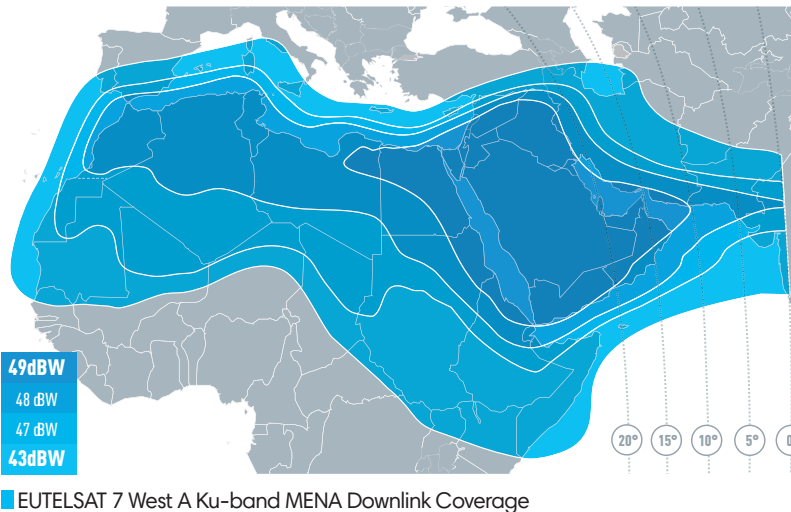

# 7/8° WEST MENA'S NUMBER ONE VIDEO NEIGHBOURHOOD