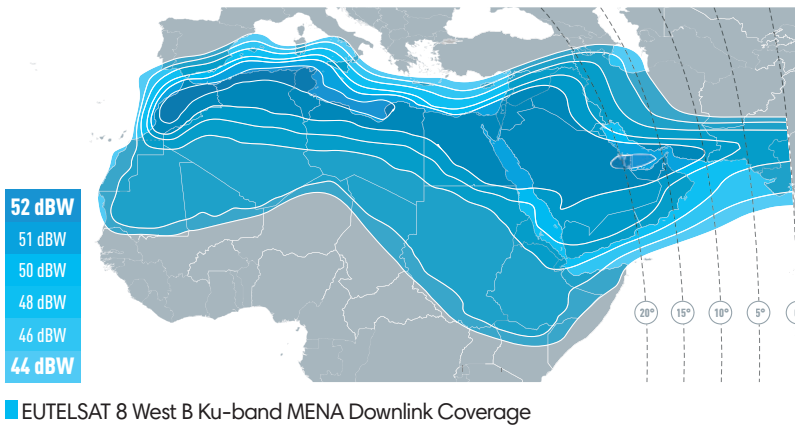

# 7/8° WEST MENA'S NUMBER ONE VIDEO NEIGHBOURHOOD